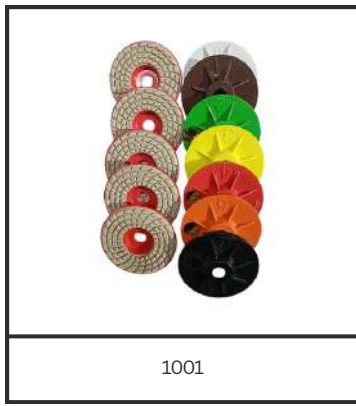

DCR PD PADS

[WhatsApp Us For Price](#)

NON-WOVEN ABRASIVE DISC

[WhatsApp Us For Price](#)

DIAMOND POLISHING PADS

[WhatsApp Us For Price](#)

14" INCH VELCRO PAD

[WhatsApp Us For Price](#)