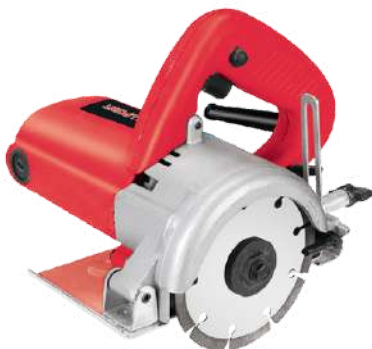

ID:1010

**BULLPOINT MARBLE CUTTER
MACHINE**