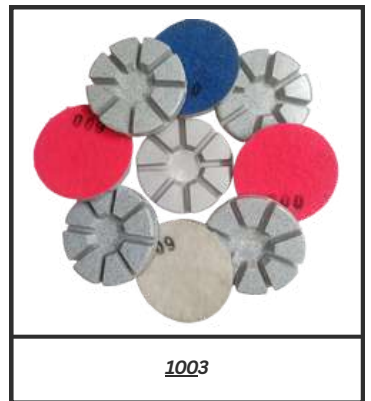

DIAMOND POLISHING PADS