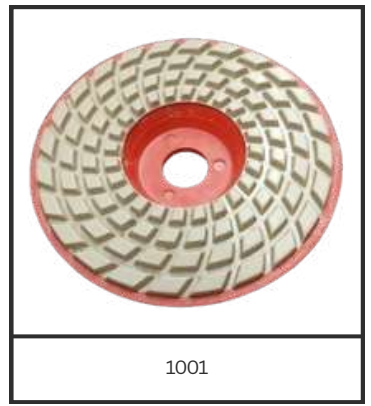

DCR PD PADS

[WhatsApp Us For Price](#)

NON-WOVEN ABRASIVE DISC

[WhatsApp Us For Price](#)

DIAMOND POLISHING PADS

[WhatsApp Us For Price](#)

14" INCH VELCRO PAD

[WhatsApp Us For Price](#)